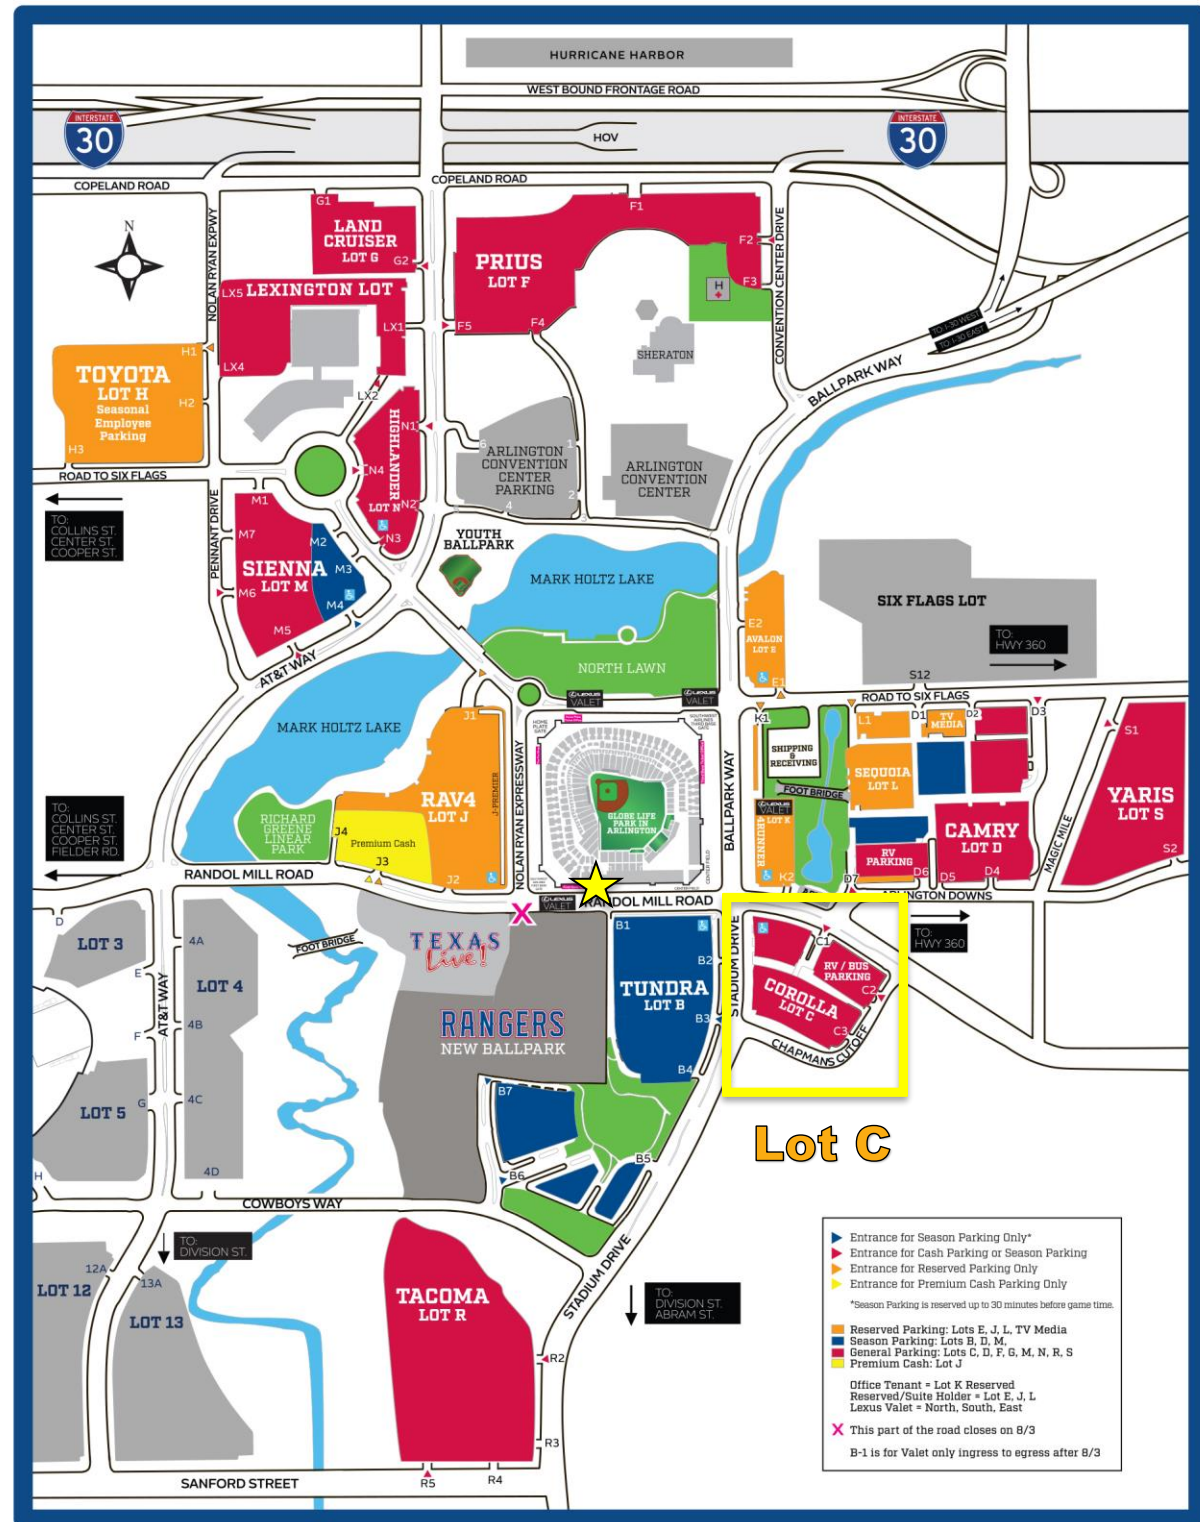

FIFTH ANNUAL BOSHA SPORTS MEDICINE CONFERENCE 2018

From Fort Worth on Interstate 30

Travel East on I-30 and exit at Nolan Ryan Expressway (Exit 28B). Continue on access road (Copeland Rd) until you reach the third traffic light. At the traffic light turn right on Convention Center Drive. At traffic light turn right on Ballpark Way and then left on Randol Mill Road. Entrance to parking Corolla Lot C will be on right hand side.

From DFW Airport

Travel south on Hwy 360 and exit at Lamar/Six Flags Drive. Turn right on Lamar. Turn left at Ballpark Way. Cross over I-30 and continue on Ballpark Way, passing the Arlington Convention Center and Sheraton. Globe Life Park in Arlington will be on your right, turn left on Randol Mill Road. Entrance to parking Corolla Lot C will be on right hand side.

From Interstate 20 (From Dallas/Fort Worth)

Whether traveling East or West on I-20, exit on HWY 360 and go North. From HWY 360, exit and turn left on Randol Mill Rd. Continue on Randol Mill Road. Before you reach the traffic light at Ballpark Way, the entrance to parking Corolla Lot C will be on your left hand side.

 — Indicates Conference Entrance
(AYCE Homerun Porch)

- ▶ Entrance for Season Parking Only*
- ▶ Entrance for Cash Parking or Season Parking
- ▶ Entrance for Reserved Parking Only
- ▶ Entrance for Premium Cash Parking Only
- *Season Parking is reserved up to 30 minutes before game time.
- Reserved Parking: Lots E, J, L, TV Media
- Season Parking: Lots B, D, M
- General Parking: Lots C, D, F, G, M, N, R, S
- Premium Cash: Lot J
- Office Tenant = Lot K Reserved
- Reserved/Suite Holder = Lot E, J, L
- Lexus Valet = North, South, East
- ✕ This part of the road closes on 8/3
- B-1 is for Valet only ingress to egress after 8/3